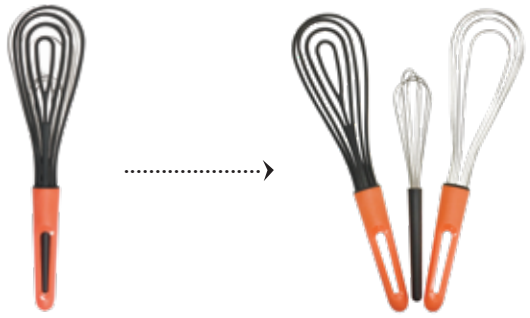

REMOVABLE KNIFE SHARPENER

Integrated sharpener to realign blade edges

REMOVABLE KITCHEN TOOL REST

Keeps surface clean; easy pull-out for draining water

DISH DRAINER

TOUGH & STRONG PLASTIC DRAINER & DRYING RACK

Collapsible "Y" rack with plenty of drying space

VERSATILE ADAPTABLE DRYING RACK

For plates and bowls

COMPACT FOLDABLE DESIGN

Fold away when not in use to keep surface clear

MULTI FUNCTIONAL

Suitable for plates, saucers & bowls