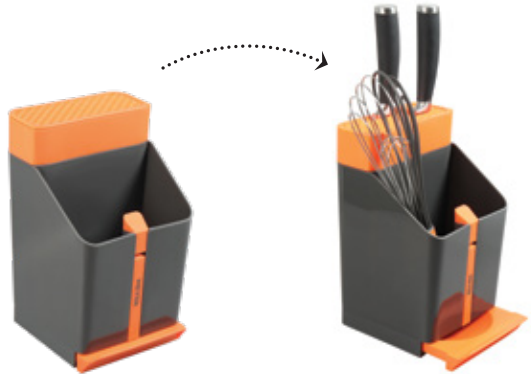

KNIFE AND UTENSIL STATION

Code: 47751

Rs. 2475